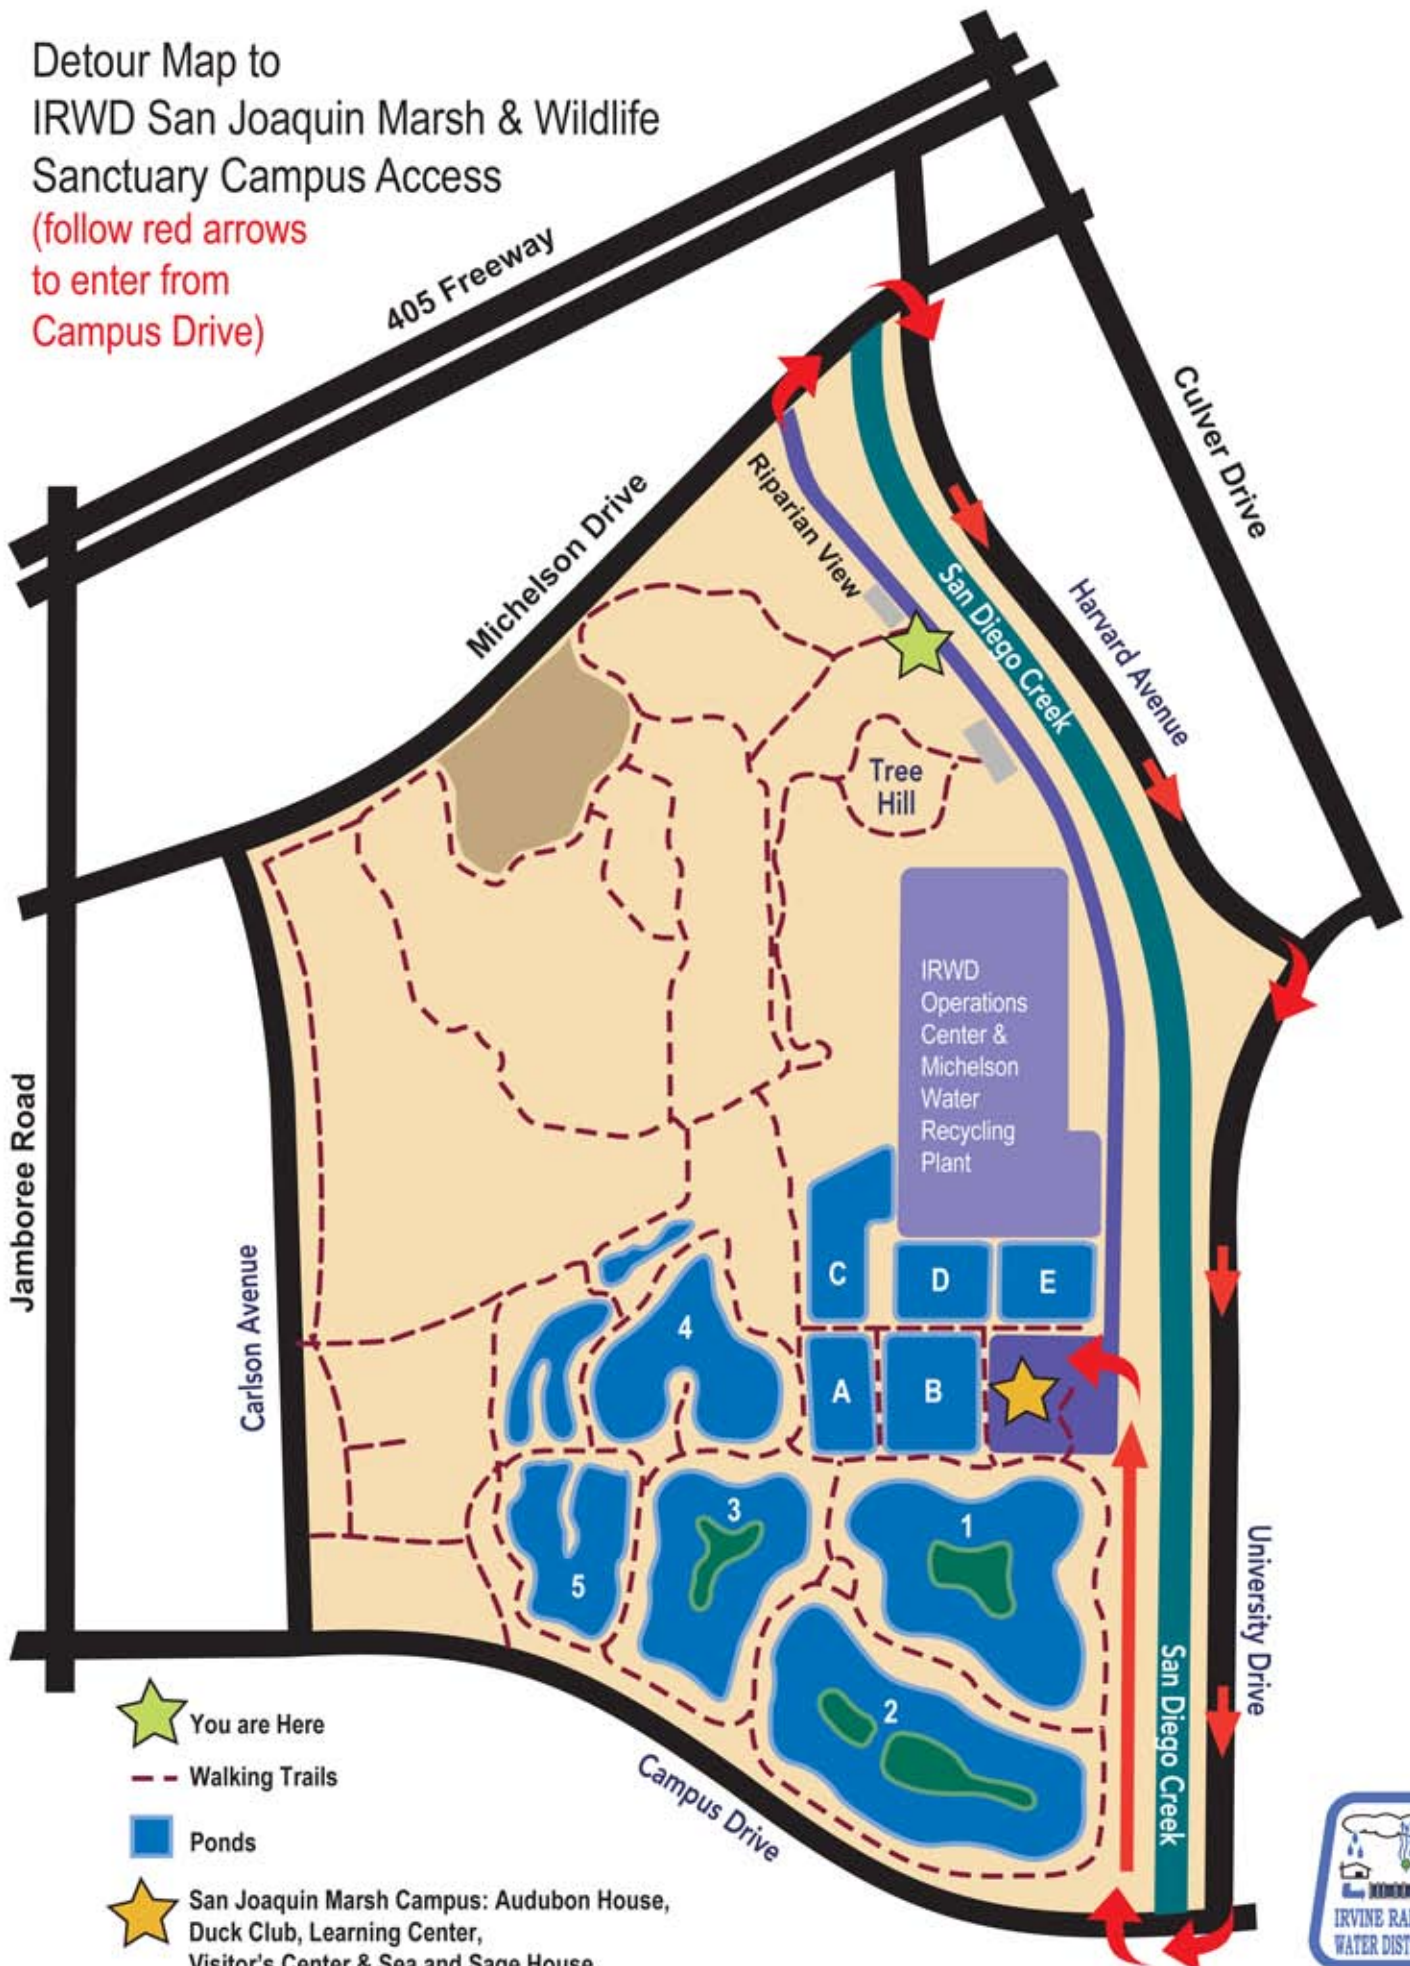

Detour Map to
IRWD San Joaquin Marsh & Wildlife
Sanctuary Campus Access

(follow red arrows
to enter from
Campus Drive)

 You are Here
 Walking Trails

 Ponds

 San Joaquin Marsh Campus: Audubon House,
Duck Club, Learning Center,
Visitor's Center & Sea and Sage House